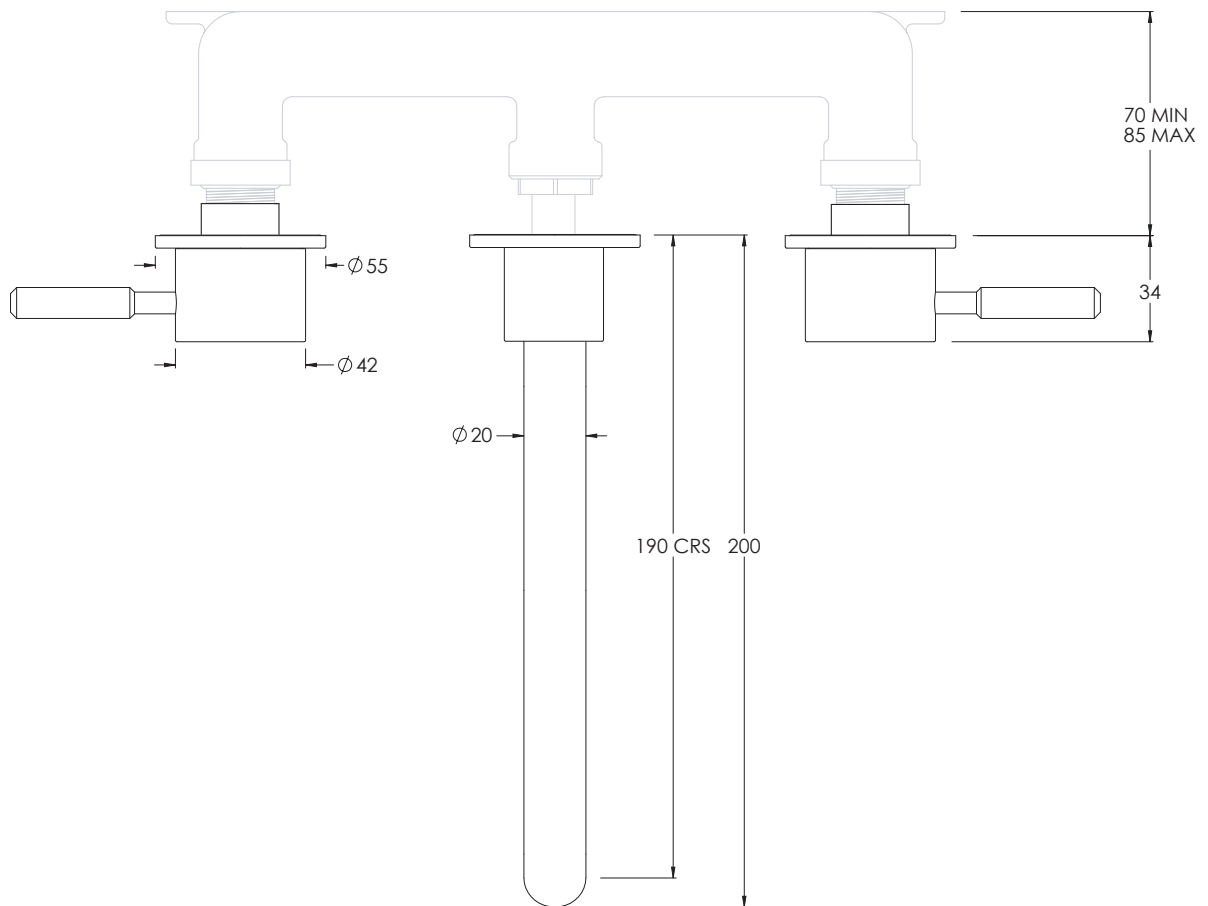

COALBROOK

DO1021

WALL BASIN MIXER WITH 190MM SPOUT (WITH BOSS)

DATE: 05/01/22

REVISION: A

DIMENSIONS IN MILLIMETRES

WHILST EVERY EFFORT IS MADE TO ENSURE THE ACCURACY OF THESE DATA SHEETS THEY ARE SUBJECT TO CHANGE WITHOUT NOTICE AS PART OF THE COMPANY'S PRODUCT DEVELOPMENT PROCESS

COALBROOK

DO1011

WALL MOUNTED 3 HOLE BASIN  
MIXER - 190 SPOUT

DATE: 05/01/22

REVISION: A

DIMENSIONS IN MILLIMETRES

WHILST EVERY EFFORT IS MADE TO ENSURE THE ACCURACY OF THESE DATA SHEETS THEY ARE SUBJECT TO CHANGE WITHOUT NOTICE AS PART OF THE COMPANY'S PRODUCT DEVELOPMENT PROCESS