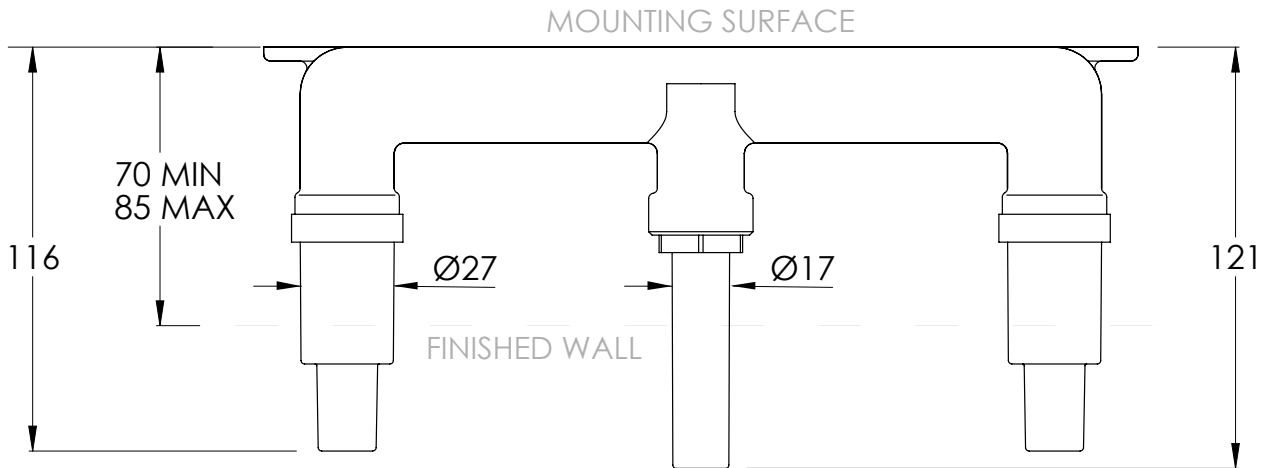

COALBROOK

DO1021

WALL BASIN MIXER WITH 190MM SPOUT (WITH BOSS)

DATE: 05/01/22

REVISION: A

DIMENSIONS IN MILLIMETRES

WHILST EVERY EFFORT IS MADE TO ENSURE THE ACCURACY OF THESE DATA SHEETS THEY ARE SUBJECT TO CHANGE WITHOUT NOTICE AS PART OF THE COMPANY'S PRODUCT DEVELOPMENT PROCESS

COALBROOK

DO1011

WALL MOUNTED 3 HOLE BASIN  
MIXER - 190 SPOUT

DATE: 05/01/22

REVISION: A

DIMENSIONS IN MILLIMETRES

WHILST EVERY EFFORT IS MADE TO ENSURE THE ACCURACY OF THESE DATA SHEETS THEY ARE SUBJECT TO CHANGE WITHOUT NOTICE AS PART OF THE COMPANY'S PRODUCT DEVELOPMENT PROCESS