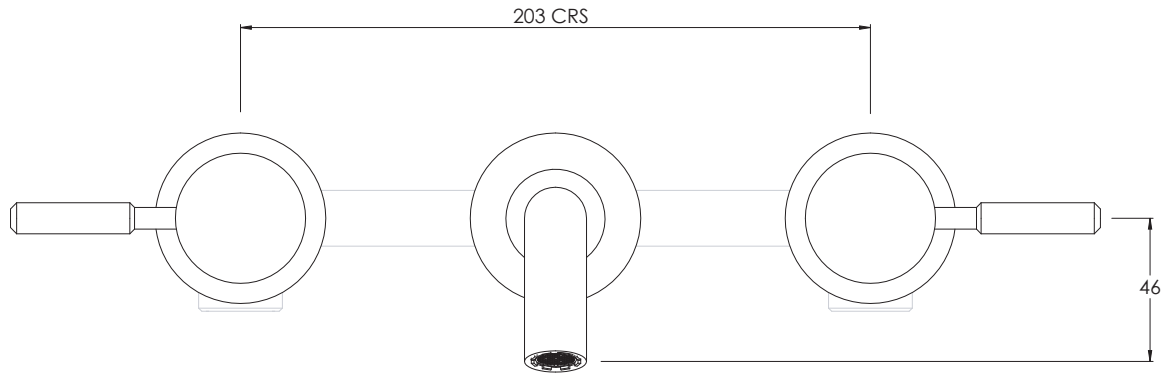

COALBROOK

DO1021

WALL BASIN MIXER WITH 190MM SPOUT (WITH BOSS)

DATE: 05/01/22

REVISION: A

DIMENSIONS IN MILLIMETRES

WHILST EVERY EFFORT IS MADE TO ENSURE THE ACCURACY OF THESE DATA SHEETS THEY ARE SUBJECT TO CHANGE WITHOUT NOTICE AS PART OF THE COMPANY'S PRODUCT DEVELOPMENT PROCESS

COALBROOK

DO1011

WALL MOUNTED 3 HOLE BASIN  
MIXER - 190 SPOUT

DATE: 05/01/22

REVISION: A

DIMENSIONS IN MILLIMETRES

WHILST EVERY EFFORT IS MADE TO ENSURE THE ACCURACY OF THESE DATA SHEETS THEY ARE SUBJECT TO CHANGE WITHOUT NOTICE AS PART OF THE COMPANY'S PRODUCT DEVELOPMENT PROCESS