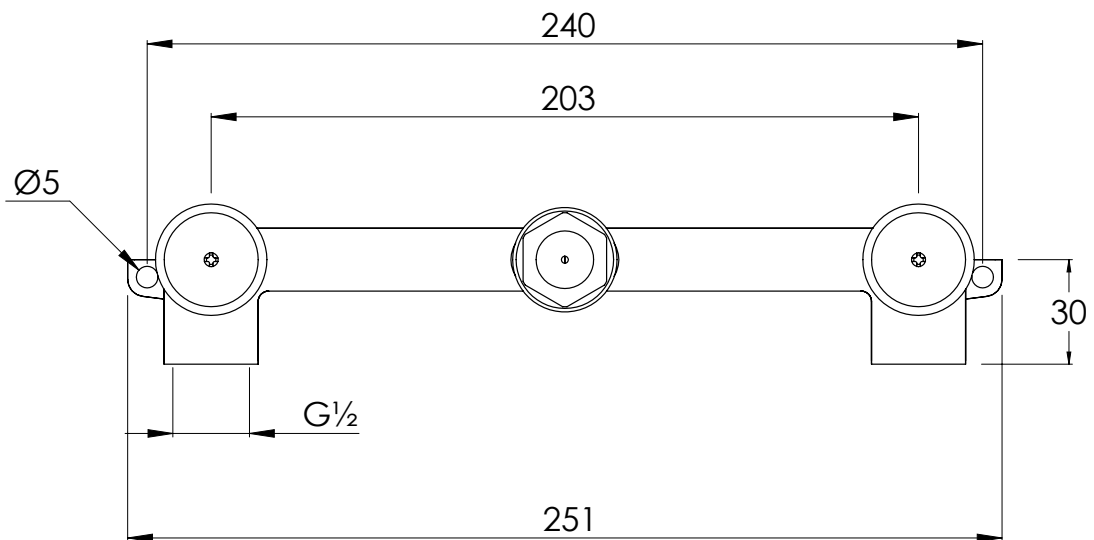

COALBROOK

DO1021

WALL BASIN MIXER WITH 190MM SPOUT (WITH BOSS)

DATE: 05/01/22

REVISION: A

DIMENSIONS IN MILLIMETRES

WHILST EVERY EFFORT IS MADE TO ENSURE THE ACCURACY OF THESE DATA SHEETS THEY ARE SUBJECT TO CHANGE WITHOUT NOTICE AS PART OF THE COMPANY'S PRODUCT DEVELOPMENT PROCESS

COALBROOK

DO1011

WALL MOUNTED 3 HOLE BASIN  
MIXER - 190 SPOUT

DATE: 05/01/22

REVISION: A

DIMENSIONS IN MILLIMETRES

WHILST EVERY EFFORT IS MADE TO ENSURE THE ACCURACY OF THESE DATA SHEETS THEY ARE SUBJECT TO CHANGE WITHOUT NOTICE AS PART OF THE COMPANY'S PRODUCT DEVELOPMENT PROCESS